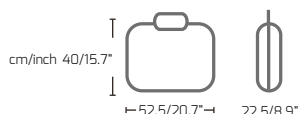

GARANZIA A VITA

Kg
5

Descrizione | Description | Beschreibung | Description

IT Valigia portautensili impermeabile IP67
Approvata come bagaglio a mano, Resistente all'impatto
Chiusibile con lucchetto, Chiusure resistenti alla polvere
Dettagli in acciaio inox, Guarnizione ad alta tenuta, valvola per la pressurizzazione
Impilabile, Tasca portadocumenti, 2 pannelli portautensili con elastici
Fondo con scomparti modulari, Maniglia con impugnatura morbida, ergonomica, antiscivolo.

EN Professional waterproof IP67 tool storage case
Waterproof case plano have airline carry-on sizes. Impact resistance,
Crushproof, Padlockable, Dustproof, Stainless steel hardware
High performance gasket, Pressure release valve, Stackable, Document storage
compartment with small pockets, 2 tool holder panels with elastic holders
Base with modular compartments, Ergonomic handle with soft, non-slip grip

DE Professioneller undurchlässige IP67 Werkzeug- u. Servicekoffer
waterproof case plano boxen gibt es in flugzeug-handgepack-Grosen.
Schlagfest, Unverformbar, Vorhangeschloss möglich, Staubdicht
Verriegelungssystem, Edelstahl-hardware, Hochleistungsdichtung
Stapelbar, Unterlagenfach mit kleinen Taschen, 2 Werkzeugpaneelle mit
Gummizügen, Boden mit unterschiedlich gestaltbaren Fachern
Henkel mit weichem, ergonomischem und rutschfestem Griff

FR Valise porte-outils imperméable IP67 professionnelle
Waterproof case plano est une ligne de produits dont les dimensions
respectent celles, autorisées pour le transport en avion. Résistants aux chocs,
Résistants à l'écrasement, Système antivol, Résistants à la poussière,
Équipement en acier inox, Joint haute performance, Empilables,
Poche porte-documents avec pochettes, 2 panneaux porte-outils avec élastiques,
Fond avec compartiments modulables, Poignée souple, ergonomique et
antiderapante

Capacità / Capacity in Lt

47,3

Articolo | Model	PC800E
Codice | Code	180E1NR
Codice a Barre | Ean Code	8010904180106

	cm - inch: L x P x H W x D x H	pollici L inch W
Dimensioni Articolo Model dimensions	52,5 x 22,5 x 40	20.7"
Dimensioni imballo Carton Dimensions	53,7 x 24,8 x 41,8	21.1"
Pz x Pallet* | Pcs x Plt*	-	
Pz x Imballo | Pcs x Carton	1	
Peso Imballo - Carton Weight	5,47 Kg	
Volume imballo | Carton Volume	0,0557 m³	

Materiali | Materials | Materialien | Matières

> Polipropilene composite > Composite polypropylene
> Verbund Polypropylen > Polypropylène composite

(IT) *il dato è indicativo e può variare (EN) *these data are merely indicative and they may vary
(DE) *die Dateien dienen lediglich als Richtgrößen, und können ändern (FR) *ce numero est purement indicatif et peut varier